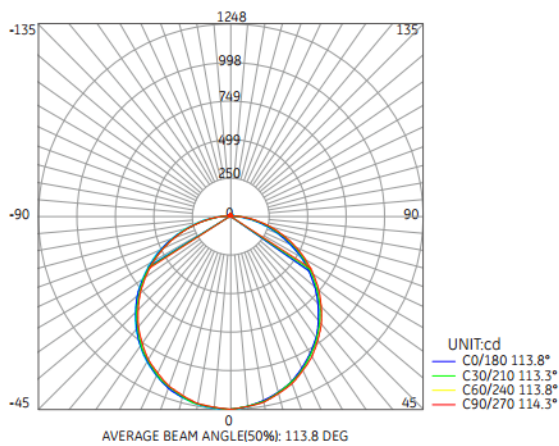

A SERIES LED PANEL LIGHT 40W

Mode: LG-PL-30120-40W-ModeA

LED LIGHT SOURCE

SIZE

COLOR TEMPERATURE

Warm White : 2800-3500K

Neutral White:4000-4500K

Daylight White:5000-5500K

Pure White: 6000-6500K

SPECIFICATION

Beam Angle:120degree

NO.	Model	LED	Watt	Voltage(V)	Lumen(lm)	CRI	PF	Out-dia
1	LG-PL-30120-40W-ModeA	SMD	40W	100~240	4200	≥ 80	≥ 0.95	295*1195*10mm

Photometric Data

REMARK