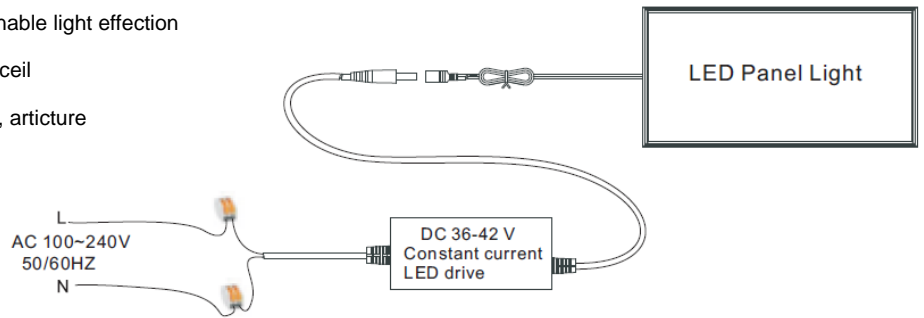

Unless stated otherwise, the values apply to an ambient temperature of 25° C

A SERIES LED PANEL LIGHT 40W

Mode: LG-PL-30120-40W-ModeA

LED LIGHT SOURCE

Products advantages

- With the pure aluminum alloy ,excellent eletionational dissipation
- Thin design which no room,beautiful clothing
- SPECIAL electional design ,ensure every LED work separate,no effection for each other
- Adopt the eletional panel ,ensure light uniform easily,improve the light effectiom
- No dissipation, anti-lightspot which ensure reasonable light effection
- Fix easily which can used for wall and instead of ceil
- Mainly used for hotel, business place, iving room, articture

INSTALLATION DRAWING

Install The Matters Needing Attention

- 1.Only professional electrician can install the lamp.
- 2.Check the lamp very carefully before installation.
- 3.Install the lamp follow up the installation procedure, make sure all parts safe.
- 4.Please request after service if trouble or doubt.