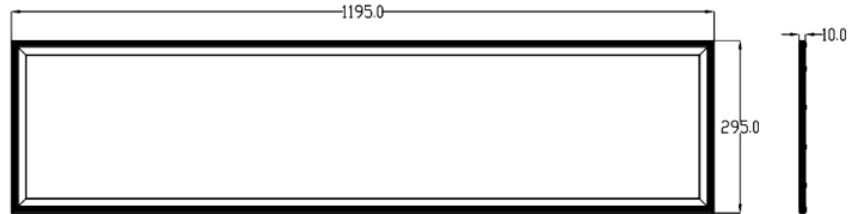

A SERIES LED PANEL LIGHT 40W

Mode: LG-PL-30120-40W-ModeA

LED LIGHT SOURCE

SIZE

COLOR TEMPERATURE

Warm White : 2800-3500K

Neutral White:4000-4500K

Daylight White:5000-5500K

Pure White: 6000-6500K

SPECIFICATION

Beam Angle:120degree

NO.	Model	LED	Watt	Voltage(V)	Lumen(lm)	CRI	PF	Out-dia
1	LG-PL-30120-40W-ModeA	SMD	40W	100~240	4200	≥ 80	≥ 0.95	295*1195*10mm