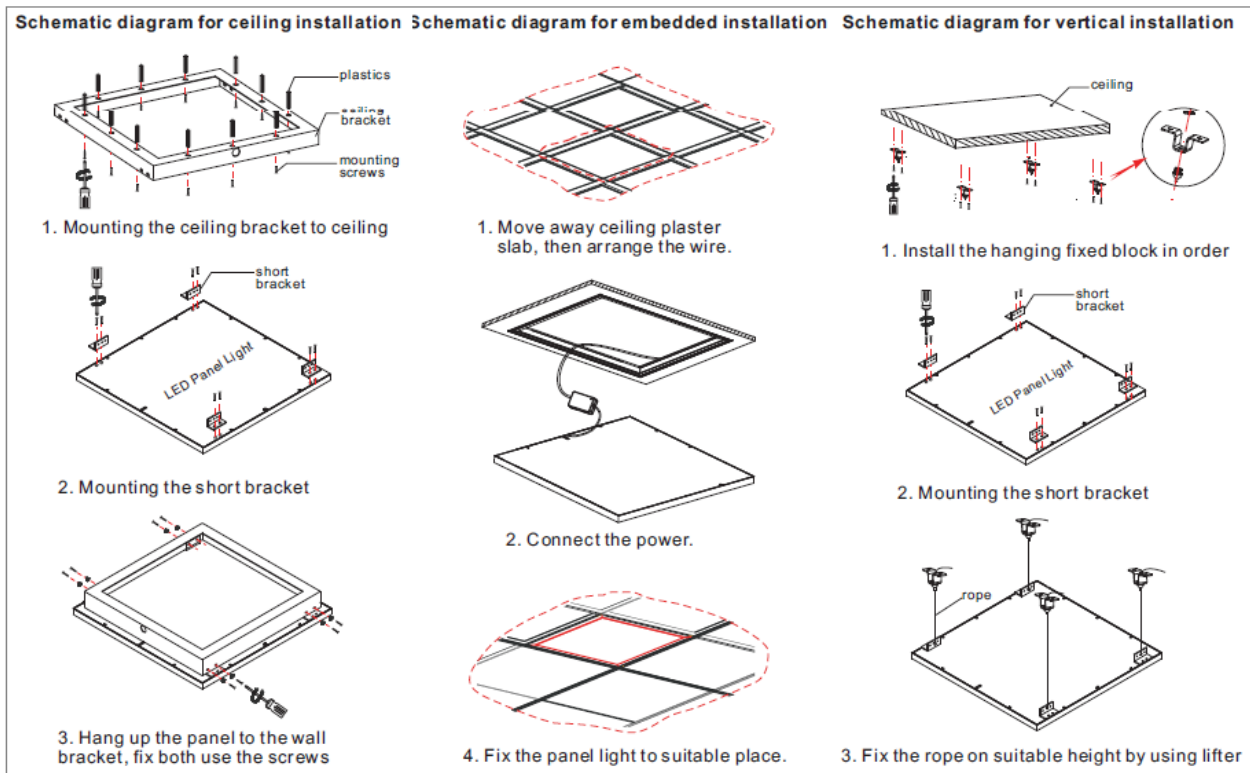

A SERIES LED PANEL LIGHT 40W

Mode: LG-PL-30120-40W-ModeA

LED LIGHT SOURCE

Products advantages

- With the pure aluminum alloy ,excellent eletionational dissipation
- Thin design which no room,beautiful clothing
- SPECIAL electional design ,ensure every LED work separate,no effection for each other
- Adopt the eletional panel ,ensure light uniform easily,improve the light effectiom
- No dissipation, anti-lightspot which ensure reasonable light effection
- Fix easily which can used for wall and instead of ceil
- Mainly used for hotel, business place, iving room, articture

INSTALLATION DRAWING