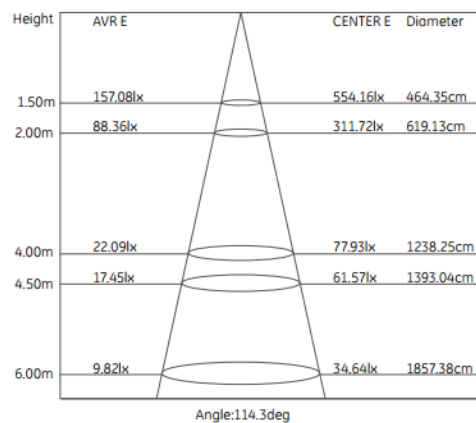

A SERIES LED PANEL LIGHT 40W

Mode: LG-PL-30120-40W-ModeA

LED LIGHT SOURCE

SIZE

COLOR TEMPERATURE

Warm White : 2800-3500K

Neutral White:4000-4500K

Daylight White:5000-5500K

Pure White: 6000-6500K

SPECIFICATION

Beam Angle:120degree

NO.	Model	LED	Watt	Voltage(V)	Lumen(lm)	CRI	PF	Out-dia
1	LG-PL-30120-40W-ModeA	SMD	40W	100~240	4200	≥ 80	≥ 0.95	295*1195*10mm

Photometric Data

REMARK