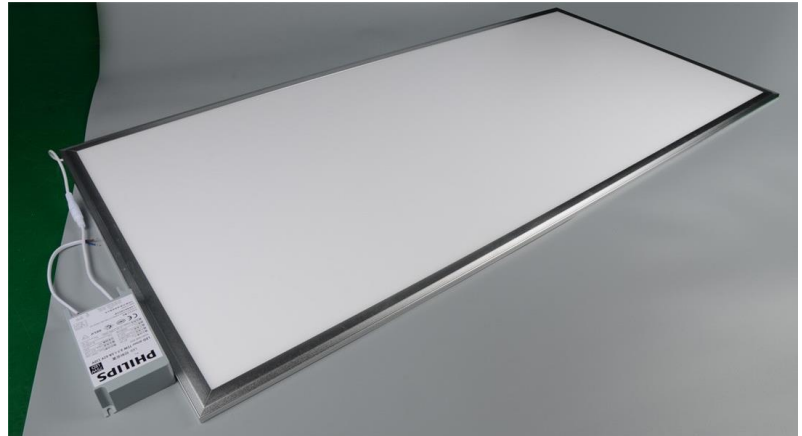

A SERIES LED PANEL LIGHT 60W

Mode: LG-PL-60120-60W-ModeA

LED LIGHT SOURCE

STANDARD

on request

DESCRIPTION

MOUNTING

Suspended / Surface / Recessed

LIGHT SOURCE

LED

OPTICAL SYSTEM

Diffuser

MATERIALS

Housing - aluminium

Diffuser - Light Guide

WIRING

Electronic control gear TRIDONIC

On request: dimmable electronic control gear (DALI)

LIGHT DISTRIBUTION

Direct

SURFACE FINISH

Housing - White mat color or Silvery

other colors on request

Advantages

- Color rendering index >80 Ra
- Color temperature 2700-7000K
- Durable and Long service life
- No Infrared radiation
- No UV rays
- Can be easily controlled and programmed
- IP40 Ingress protection
- 50,000 hrs lifetime

Driver:

Driver with metal box driver is provided, with ground-line.