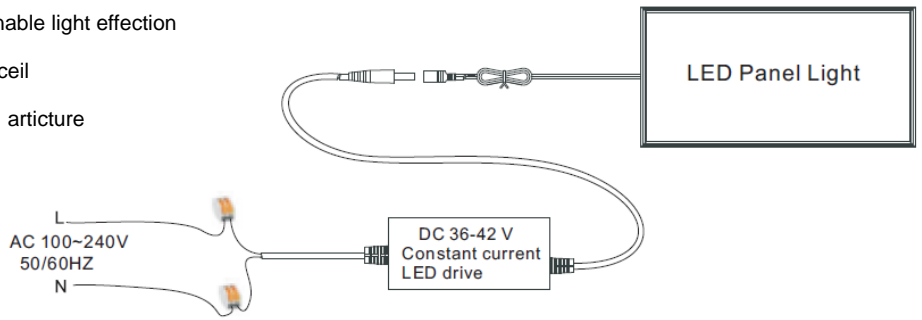

# A SERIES LED PANEL LIGHT 60W

Mode: LG-PL-60120-60W-ModeA

LED LIGHT SOURCE

## INSTALLATION DRAWING