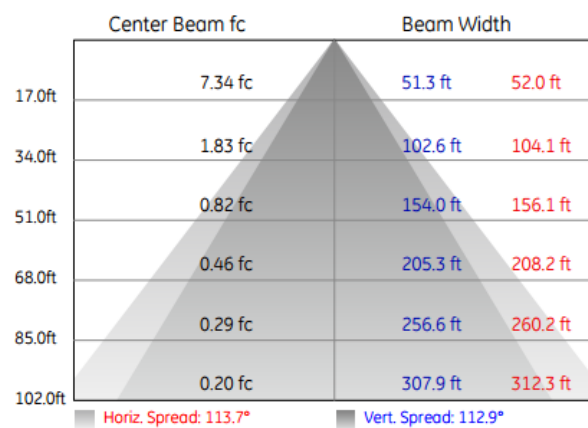

## SIZE

## COLOR TEMPERATURE

Warm White : 2800-3500K

Neutral White:4000-4500K

Daylight White:5000-5500K

Pure White: 6000-6500K

## SPECIFICATION

Beam Angle:120degree

NO.	Model	LED	Watt	Voltage(V)	Lumen(lm)	CRI	PF	Out-dia
1	LG-PL-60120-60W-ModeA	SMD	60W	100~240	6000	≥ 80	≥ 0.95	595*1195*10mm

## Photometric Data

Polar Candela Distribution

Illuminance at a Distance