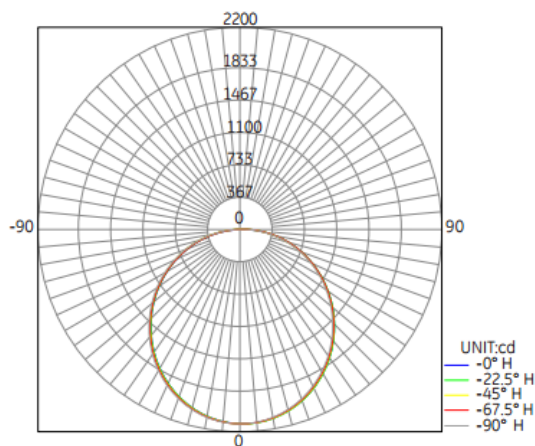

## SIZE

## COLOR TEMPERATURE

Warm White : 2800-3500K

Neutral White:4000-4500K

Daylight White:5000-5500K

Pure White: 6000-6500K

## SPECIFICATION

Beam Angle:120degree

NO.	Model	LED	Watt	Voltage(V)	Lumen(lm)	CRI	PF	Out-dia
1	LG-PL-60120-60W-ModeA	SMD	60W	100~240	6000	≥ 80	≥ 0.95	595*1195*10mm

## Photometric Data

Polar Candela Distribution

Illuminance at a Distance