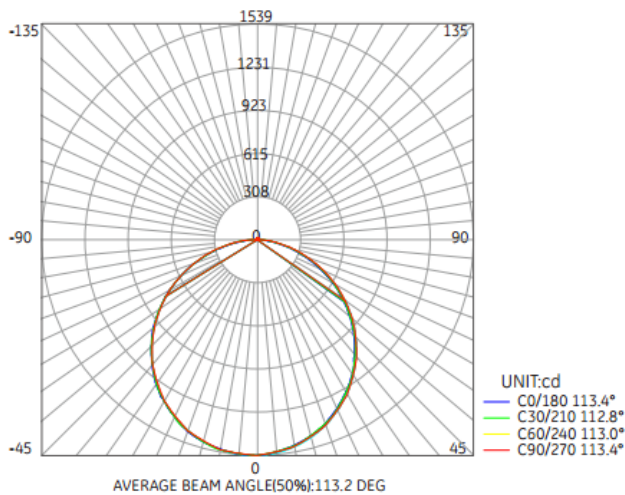

A SERIES LED PANEL LIGHT 40W

Mode: LG-PL-6060-40W-ModeA

LED LIGHT SOURCE

SIZE

COLOR TEMPERATURE

Warm White : 2800-3500K

Neutral White:4000-4500K

Daylight White:5000-5500K

Pure White: 6000-6500K

SPECIFICATION

Beam Angle:120degree

NO.	Model	LED	Watt	Voltage(V)	Lumen(lm)	CRI	PF	Out-dia
1	LG-PL-6060-40W-ModeA	SMD	40W	100~240	4200	≥ 80	≥ 0.95	595*595*10mm

Photometric Data

REMARK