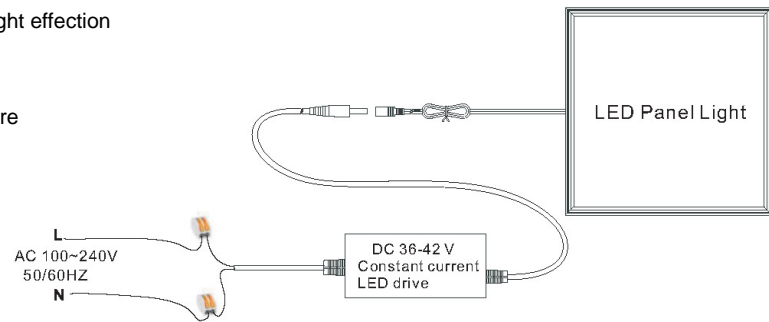

Unless stated otherwise, the values apply to an ambient temperature of 25° C

A SERIES LED PANEL LIGHT 40W

Mode: LG-PL-6060-40W-ModeA

LED LIGHT SOURCE

Products advantages

- With the pure aluminum alloy ,excellent eletionational dissipation
- Thin design which no room,beautiful clothing
- SPECIAL electional design ,ensure every LED work separate,no effecton for each other
- Adopt the eletional panel ,ensure light uniform easily,improve the light effectiom
- No dissipation, anti-lightspot which ensure reasonable light effecton
- Fix easily which can used for wall and instead of ceil
- Mainly used for hotel, business place, iving room, articture

INSTALLATION DRAWING

Install The Matters Needing Attention

- 1.Only professional electrician can install the lamp.
- 2.Check the lamp very carefully before installation.
- 3.Install the lamp follow up the installation procedure, make sure all parts safe.
- 4.Please request after service if trouble or doubt.