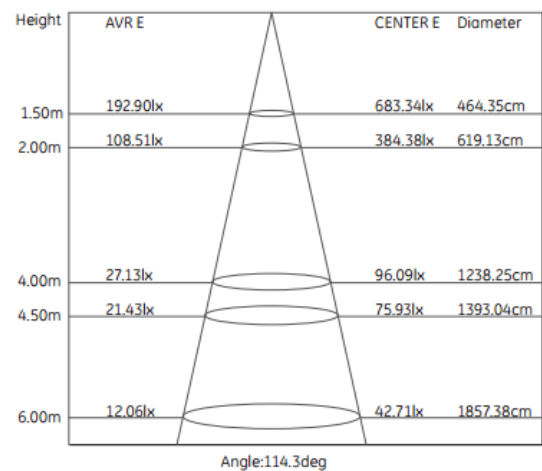

A SERIES LED PANEL LIGHT 40W

Mode: LG-PL-6060-40W-ModeA

LED LIGHT SOURCE

SIZE

COLOR TEMPERATURE

Warm White : 2800-3500K

Neutral White:4000-4500K

Daylight White:5000-5500K

Pure White: 6000-6500K

SPECIFICATION

Beam Angle:120degree

NO.	Model	LED	Watt	Voltage(V)	Lumen(lm)	CRI	PF	Out-dia
1	LG-PL-6060-40W-ModeA	SMD	40W	100~240	4200	≥ 80	≥ 0.95	595*595*10mm

Photometric Data

REMARK