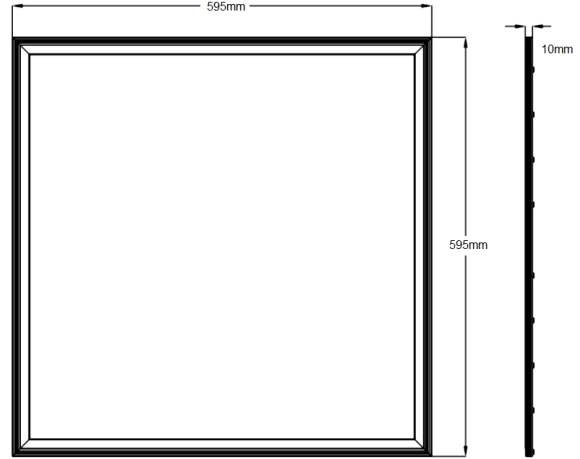

A SERIES LED PANEL LIGHT 40W

Mode: LG-PL-6060-40W-ModeA

LED LIGHT SOURCE

SIZE

COLOR TEMPERATURE

Warm White : 2800-3500K

Neutral White:4000-4500K

Daylight White:5000-5500K

Pure White: 6000-6500K

SPECIFICATION

Beam Angle:120degree

NO.	Model	LED	Watt	Voltage(V)	Lumen(lm)	CRI	PF	Out-dia
1	LG-PL-6060-40W-ModeA	SMD	40W	100~240	4200	≥ 80	≥ 0.95	595*595*10mm