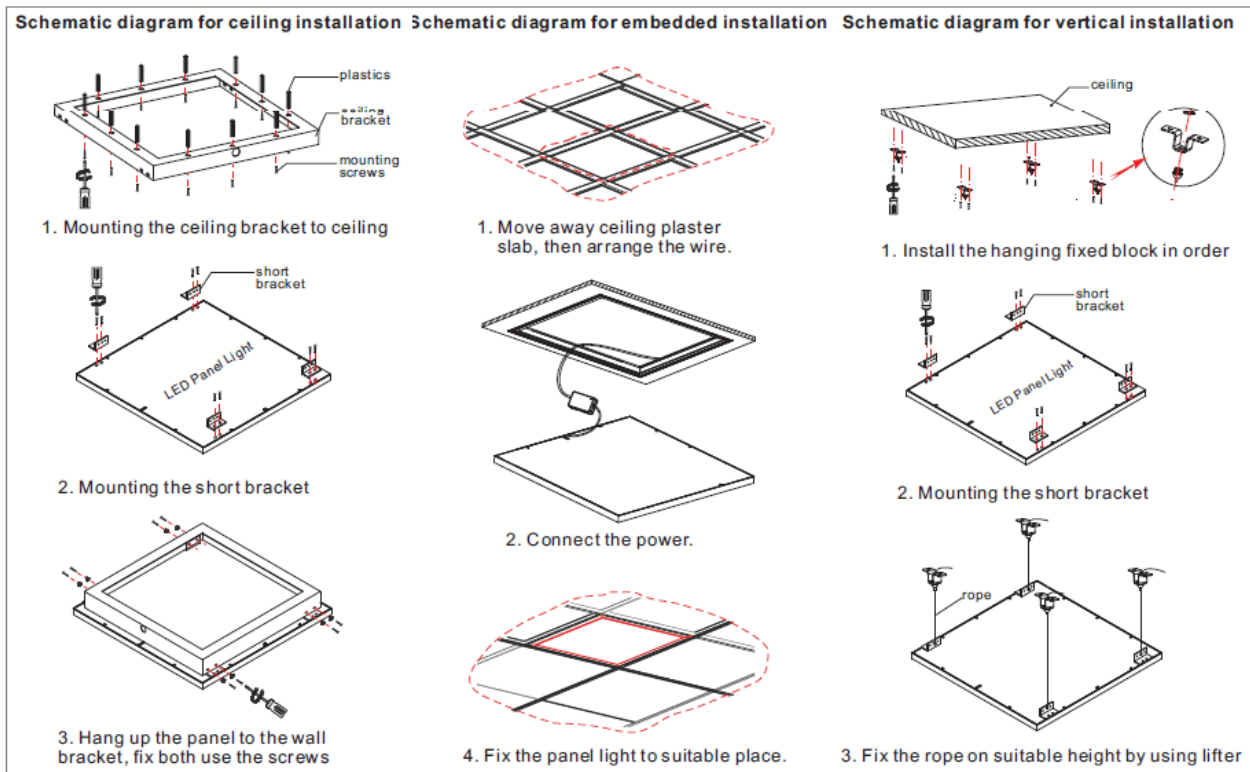

A SERIES LED PANEL LIGHT 40W

Mode: LG-PL-6060-40W-ModeA

LED LIGHT SOURCE

Products advantages

- With the pure aluminum alloy ,excellent eletionational dissipation
- Thin design which no room,beautiful clothing
- SPECIAL electional design ,ensure every LED work separate,no effecton for each other
- Adopt the eletional panel ,ensure light uniform easily,improve the light effectiom
- No dissipation, anti-lightspot which ensure reasonable light effecton
- Fix easily which can used for wall and instead of ceil
- Mainly used for hotel, business place, iving room, articture

INSTALLATION DRAWING