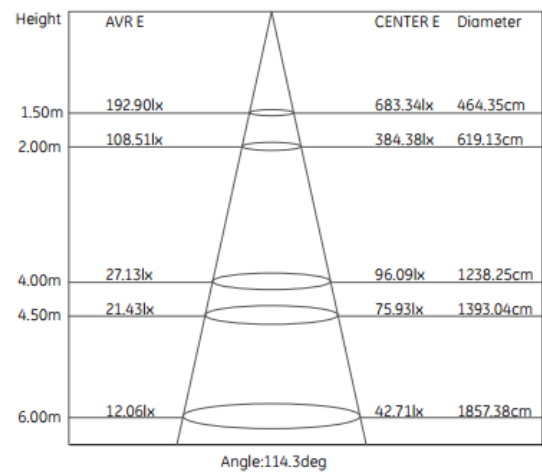

A SERIES LED PANEL LIGHT 40W

Mode: LG-PL-6262-40W-ModeA

LED LIGHT SOURCE

SIZE

COLOR TEMPERATURE

Warm White : 2800-3500K

Neutral White:4000-4500K

Daylight White:5000-5500K

Pure White: 6000-6500K

SPECIFICATION

Beam Angle:120degree

NO.	Model	LED	Watt	Voltage(V)	Lumen(lm)	CRI	PF	Out-dia
1	LG-PL-6262-40W-ModeA	SMD	40W	100~240	4200	≥ 80	≥ 0.95	620*620*10mm

Photometric Data

REMARK