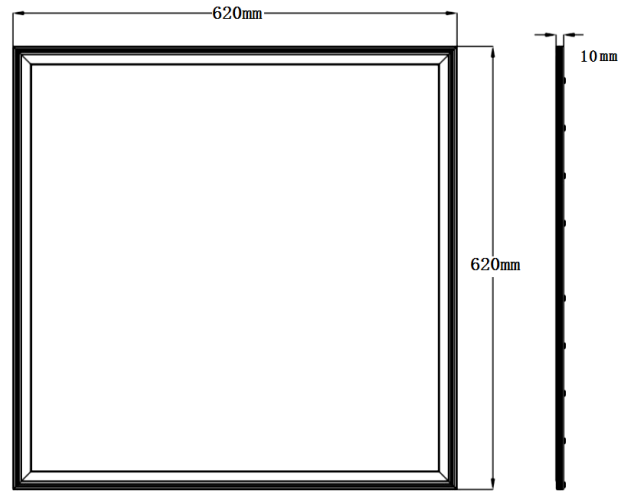

A SERIES LED PANEL LIGHT 40W

Mode: LG-PL-6262-40W-ModeA

LED LIGHT SOURCE

SIZE

COLOR TEMPERATURE

Warm White : 2800-3500K

Neutral White:4000-4500K

Daylight White:5000-5500K

Pure White: 6000-6500K

SPECIFICATION

Beam Angle:120degree

NO.	Model	LED	Watt	Voltage(V)	Lumen(lm)	CRI	PF	Out-dia
1	LG-PL-6262-40W-ModeA	SMD	40W	100~240	4200	≥ 80	≥ 0.95	620*620*10mm