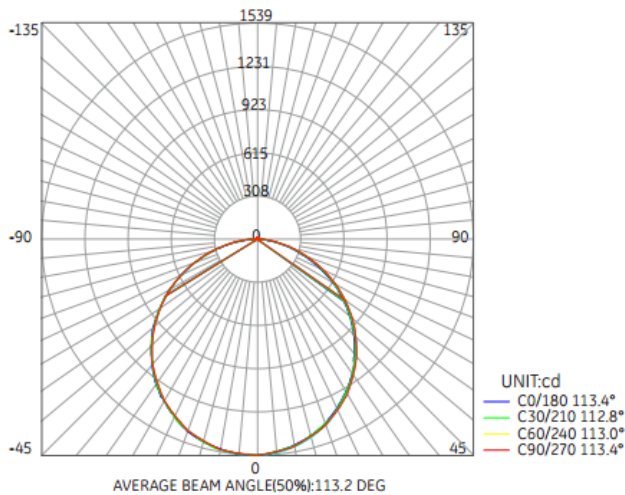

A SERIES LED PANEL LIGHT 40W

Mode: LG-PL-6262-40W-ModeA

LED LIGHT SOURCE

SIZE

COLOR TEMPERATURE

Warm White : 2800-3500K

Neutral White:4000-4500K

Daylight White:5000-5500K

Pure White: 6000-6500K

SPECIFICATION

Beam Angle:120degree

NO.	Model	LED	Watt	Voltage(V)	Lumen(lm)	CRI	PF	Out-dia
1	LG-PL-6262-40W-ModeA	SMD	40W	100~240	4200	≥ 80	≥ 0.95	620*620*10mm

Photometric Data

REMARK