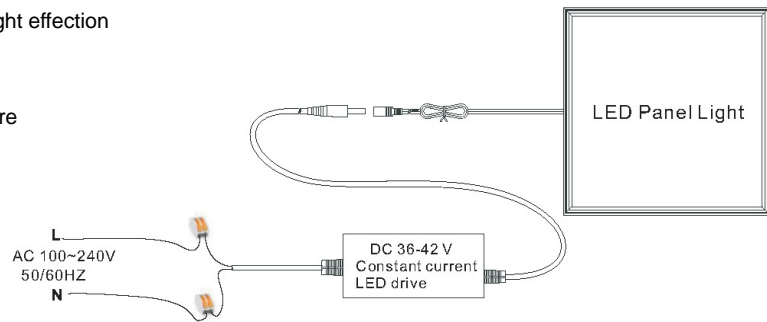

Unless stated otherwise, the values apply to an ambient temperature of 25° C

A SERIES LED PANEL LIGHT 40W

Mode: LG-PL-6262-40W-ModeA

LED LIGHT SOURCE

Products advantages

- With the pure aluminum alloy ,excellent eletionational dissipation
- Thin design which no room,beautiful clothing
- SPECIAL electional design ,ensure every LED work separate,no effecton for each other
- Adopt the eletional panel ,ensure light uniform easily,improve the light effectiom
- No dissipation, anti-lightspot which ensure reasonable light effecton
- Fix easily which can used for wall and instead of ceil
- Mainly used for hotel, business place, iving room, articture

INSTALLATION DRAWING

Install The Matters Needing Attention

- 1.Only professional electrician can install the lamp.
- 2.Check the lamp very carefully before installation.
- 3.Install the lamp follow up the installation procedure, make sure all parts safe.
- 4.Please request after service if trouble or doubt.