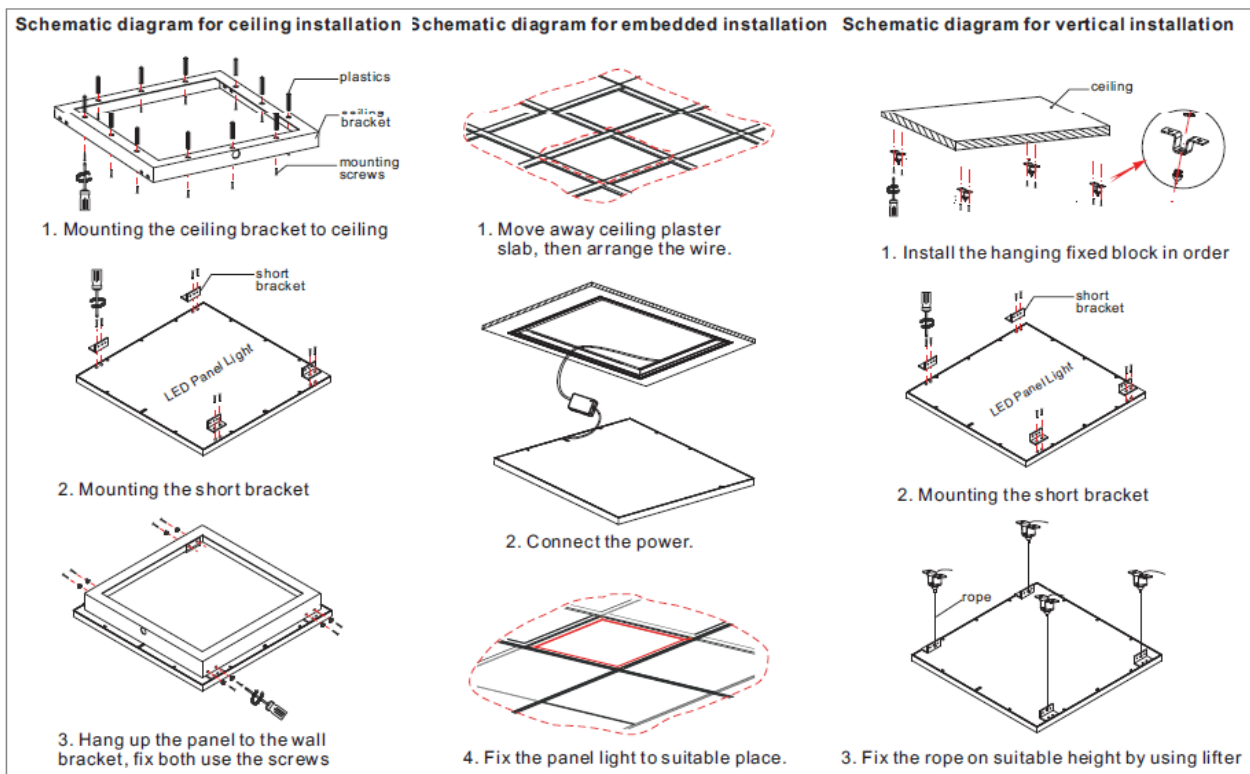

A SERIES LED PANEL LIGHT 40W

Mode: LG-PL-6262-40W-ModeA

LED LIGHT SOURCE

Products advantages

- With the pure aluminum alloy ,excellent eletionational dissipation
- Thin design which no room,beautiful clothing
- SPECIAL electional design ,ensure every LED work separate,no effecton for each other
- Adopt the eletional panel ,ensure light uniform easily,improve the light effectiom
- No dissipation, anti-lightspot which ensure reasonable light effecton
- Fix easily which can used for wall and instead of ceil
- Mainly used for hotel, business place, iving room, articture

INSTALLATION DRAWING